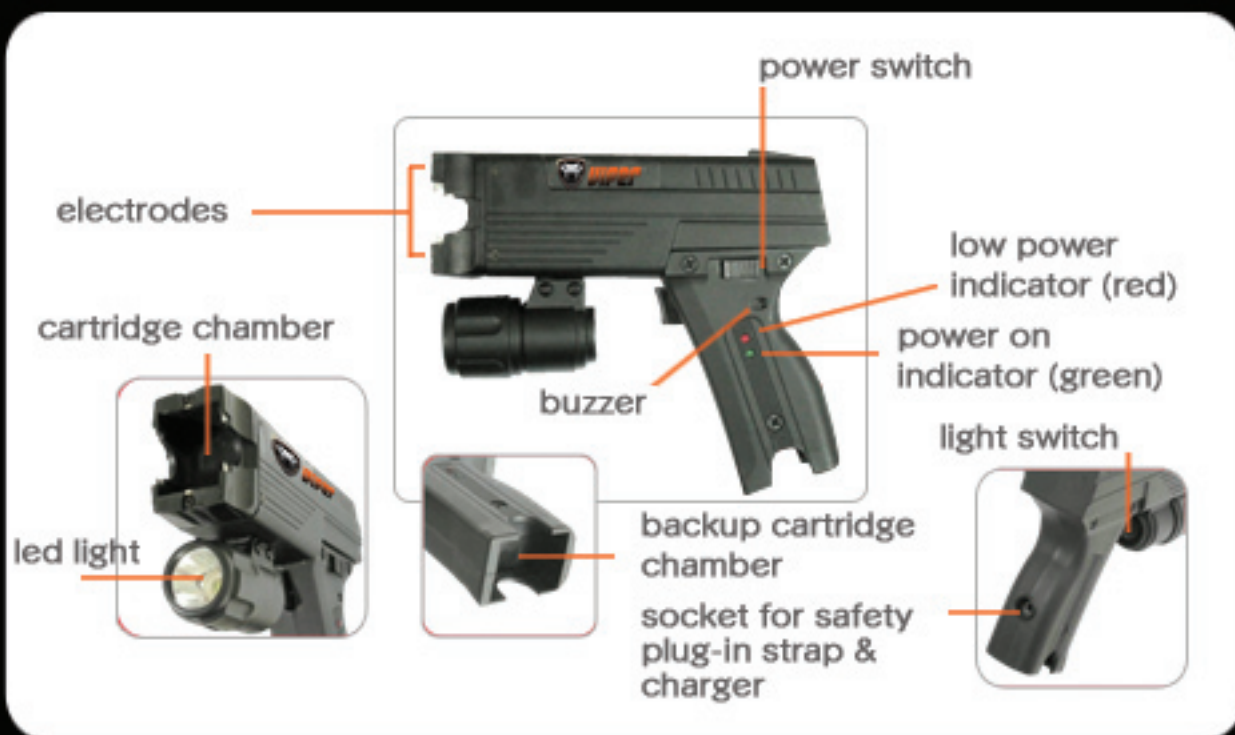

VIPER®

PERSONAL PROTECTION

VIPER X1 MULTI-FUNCTIONAL STUN-GUN

Unlike a standard contact or drive stun-gun, the Viper X1 has a range of between 1 and 12metres using a choice of 5 cartridges; see cartridge options below.* The X1 is specially designed with DC high voltage, low amperage output. This makes it safer than the traditionally AC design products, which can cause ventricular fibrillation (heart attack) to the human body. Further design features are the built-in powerful LED light, safety plug-pin with wrist strap for anti-theft and unauthorised use. Finally the carbon composite material makes the device extremely robust.

CONTENTS OF STANDARD PACK

- ~ Viper X1 Stun Gun Unit
- ~ 2 x 6m Probe Cartridges
- ~ 1 x Pepper Bullet Cartridge (up to 15m range)
- ~ 1 x Pepper Powder Cartridge (between 3 and 5m range)
- ~ 1 x SOS Signal Cartridge (100m in air)
- ~ Belt Holster
- ~ Charger
- ~ Safety plug-pin with wrist strap

Etienne Fourie: 072 677 9461
info@vipersa.co.za

www.vipersa.co.za

VIPER[®]
PERSONAL PROTECTION

*FIVE CARTRIDGE OPTIONS

6M PROBE: YELLOW CAP

Fires out two probes (see picture below) up to a distance of 6m which transmits DC current to incapacitate attacker

Contains a pepper bullet, which on impact breaks and omits pepper powder, irritates membrane tissues which causes stinging and tearing, affecting only one assailant. Effective range – up to 15m

SOS SIGNAL: WHITE CAP